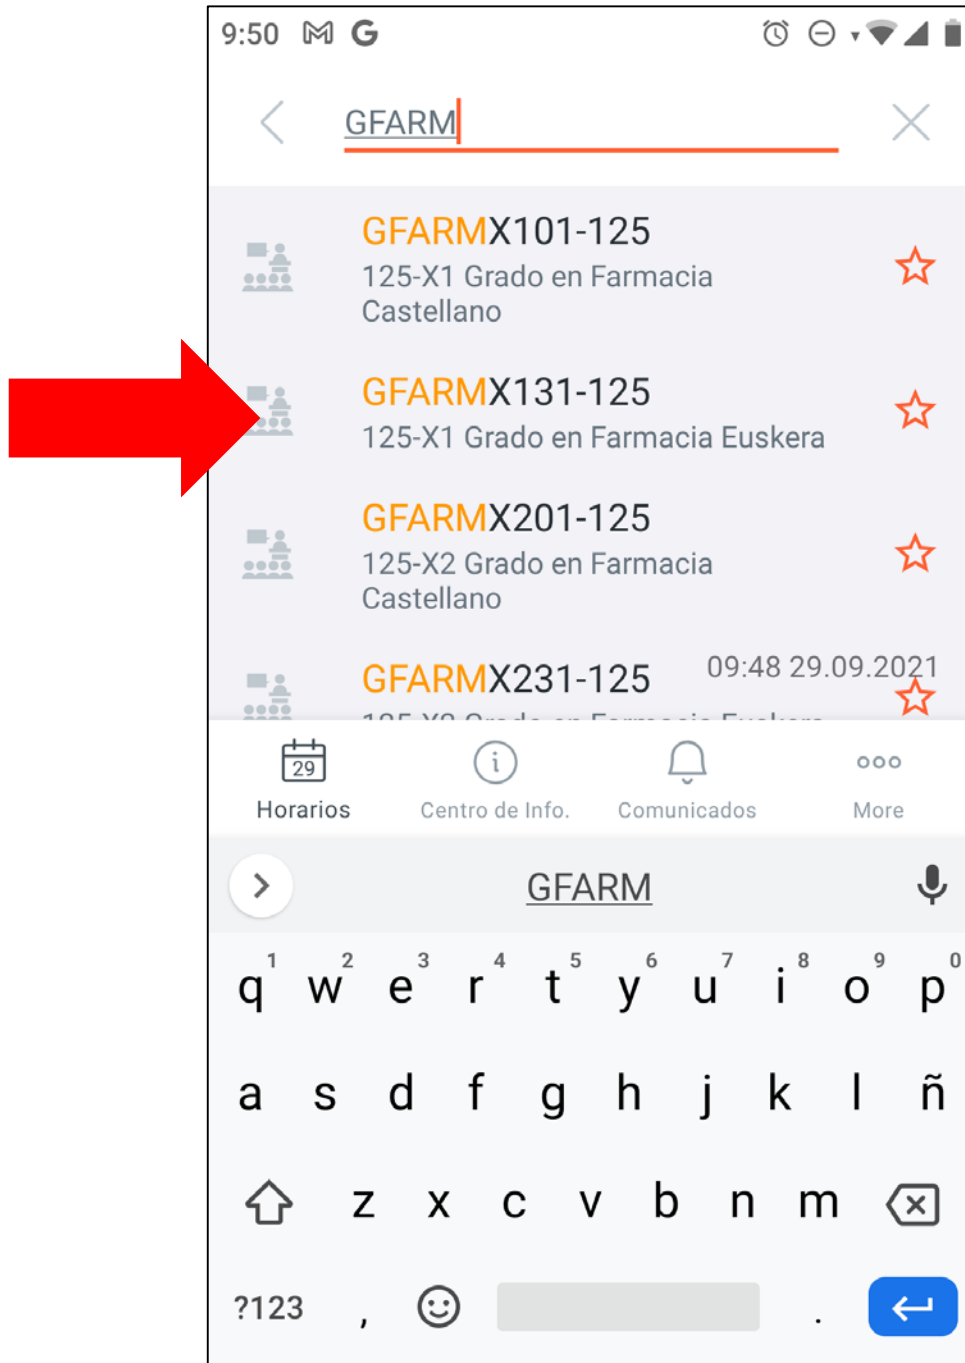

2. Aplikazio zabaldu ondoren, egin klik “Clave/Login” botoian.

3. Formularioan idatzi “EHU”

A screenshot of a mobile application interface. At the top, the status bar shows the time 13:40, a mail icon, and system icons for alarm, airplane mode, Wi-Fi, and battery. Below the status bar is a navigation bar with a back arrow and the text "Clave/Login". The main content area features a search input field containing the text "EHU" with a magnifying glass icon on the left and a close icon on the right. Below the input field is a large circular button with a magnifying glass icon. Underneath this button, the text "Search your school" is displayed, followed by the instruction "Enter school name or address". At the bottom of the screen, there are two rounded rectangular buttons: "Escanear el código QR" and "Entrada manual".

The screenshot shows a mobile application interface for 'GFAR'. At the top, the time is 13:44. The header 'GFAR' is underlined in orange. Below the header is a calendar for September, with the 24th (Friday) highlighted in orange. The main area is a grid of time slots from 8:00 to 15:30. A red arrow points to the 13:30 slot on Friday, September 24th. At the bottom, there are four navigation icons: 'Horarios', 'Centro de Info.', 'Comunicados', and 'More'.

7. Zure taldearen kodea osatzeko idatzi hauei dagokion kodea:

Gradua + **Maila** + **Hizkuntza**

	Gradua	Maila	Hizkuntza
GFARMX - Farmazia	1	2	01
GNUTRX - GND	3		31
GFARNX - Gradu Bikoitza	4		
	5		
<hr/>			-125
GCAMBX - IZ	1	2	16
GCTALX - EZT	3		46
	4		

Farmazia Fakultateko kodea

Adibidea:

GFARMX**131-125**

Farmazia Graduko 1. maila, 31 taldea (euskara)

8. Idatzi ahala, zure taldea agertzen denean, egin klik taldearen gainean

9. Egutegian aukeratutako taldearen klaseak aurkeztuko dira.