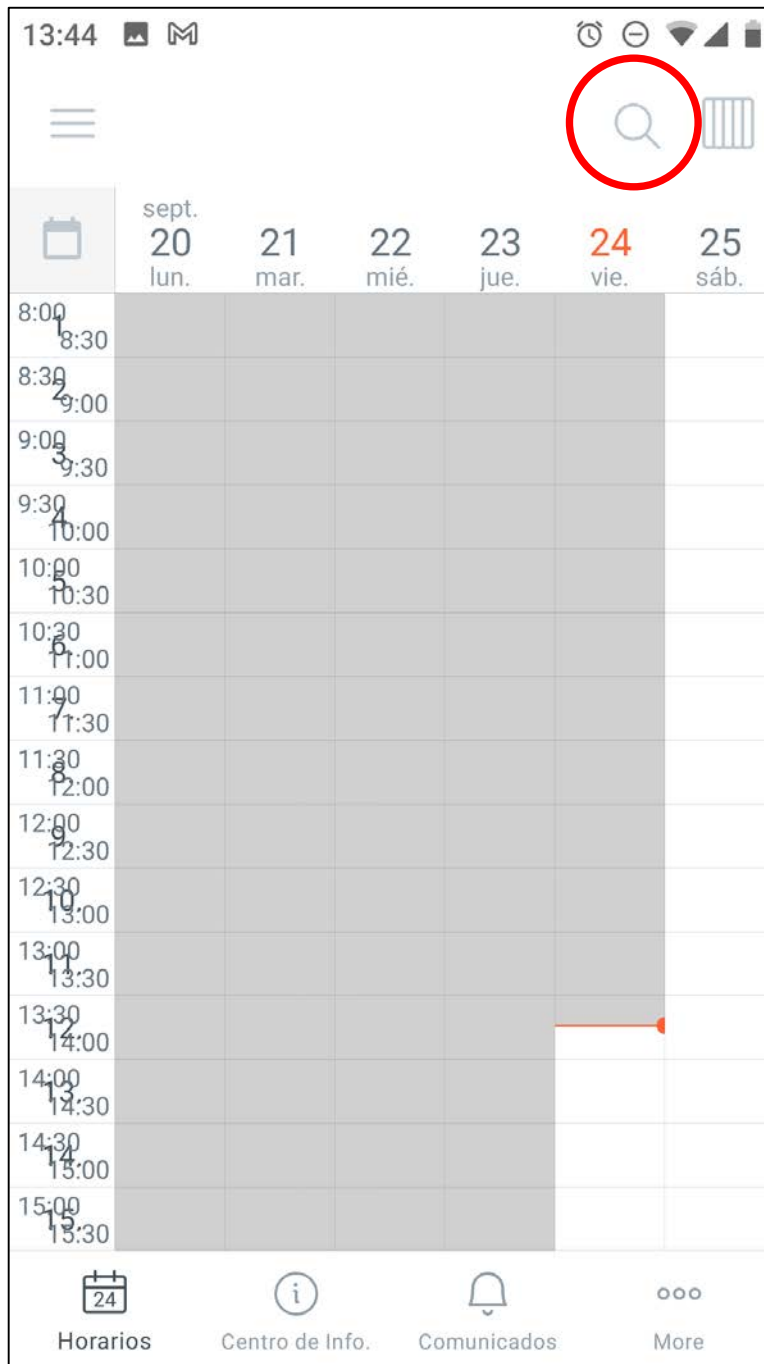

2. Aplikazio zabaldu ondoren, egin klik “Clave/Login” botoian.

3. Formularioan idatzi “EHU”

A screenshot of a mobile application interface. At the top, the status bar shows the time 13:40, a mail icon, and system icons for alarm, airplane mode, Wi-Fi, and battery. Below the status bar is a navigation bar with a back arrow and the text "Clave/Login". The main content area features a search input field containing the text "EHU" with a magnifying glass icon on the left and a close icon on the right. Below the input field is a large circular button with a magnifying glass icon. Underneath this button, the text "Search your school" is displayed, followed by the instruction "Enter school name or address". At the bottom of the screen, there are two rounded rectangular buttons: "Escanear el código QR" and "Entrada manual".

4. Formularioren azpian agertzen diren aukeren artean egin klik EHUri dagokionean.

5. Egutegia ikusiko da baina ez da klaserik agertuko. Taldea aukeratu beharko dugu. Egin klik lupan.

6. Taldea bilatzeko, dagokion kodea idatzi beharko da. Kodeak hurrengo orrian azaltzen dira.

The screenshot shows a mobile application interface for 'GFAR'. At the top, the time is 13:44. The header 'GFAR' is underlined in orange. Below the header is a calendar for September, with the 24th (Friday) highlighted in orange. The main area is a grid of time slots from 8:00 to 15:30. A red arrow points to the 13:30 slot on Friday, September 24th. At the bottom, there are four navigation icons: 'Horarios', 'Centro de Info.', 'Comunicados', and 'More'.

Time	20 lun.	21 mar.	22 mié.	23 jue.	24 vie.	25 sáb.
8:00						
8:30						
9:00						
9:30						
10:00						
10:30						
11:00						
11:30						
12:00						
12:30						
13:00						
13:30						
14:00						
14:30						
15:00						