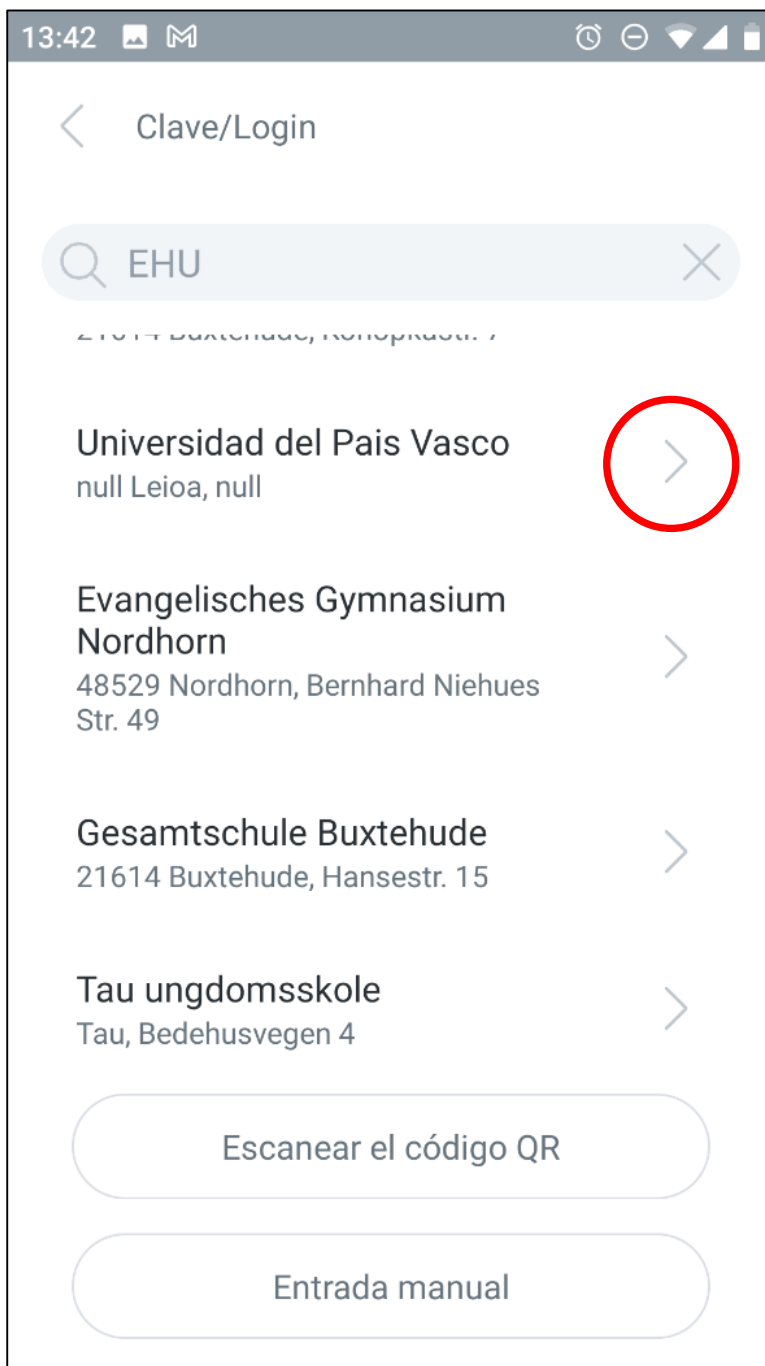

2. Aplikazio zabaldu ondoren, egin klik “Clave/Login” botoian.

3. Formularioan idatzi “EHU”

13:40 M

< Clave/Login

Q EHU X

Q

Search your school
Enter school name or address

Escanear el código QR

Entrada manual

A red arrow points to the search bar containing the text 'EHU'.

4. Formularioren azpian agertzen diren aukeren artean egin klik EHUri dagokionean.

5. Egutegia ikusiko da baina ez da klaserik agertuko. Taldea aukeratu beharko dugu. Egin klik lupan.

6. Taldea bilatzeko, dagokion kodea idatzi beharko da. Kodeak hurrengo orrian azaltzen dira.

The screenshot shows a mobile application interface for 'GFAR'. At the top, the time is 13:44. Below the status bar, there are icons for a calendar, a search magnifying glass, and a list icon. The main header displays 'GFAR' in blue text. Below the header, a calendar view shows the dates from September 20 (Monday) to 25 (Saturday). The date 24 (Friday) is highlighted in red. Below the calendar, a grid of time slots is displayed, ranging from 8:00 to 15:00 in 30-minute increments. A red arrow points to the slot at 13:30 on Friday, Sept 24. At the bottom of the screen, there is a navigation bar with four icons: a calendar icon labeled 'Horarios', an information icon labeled 'Centro de Info.', a bell icon labeled 'Comunicados', and a three-dot menu icon labeled 'More'.