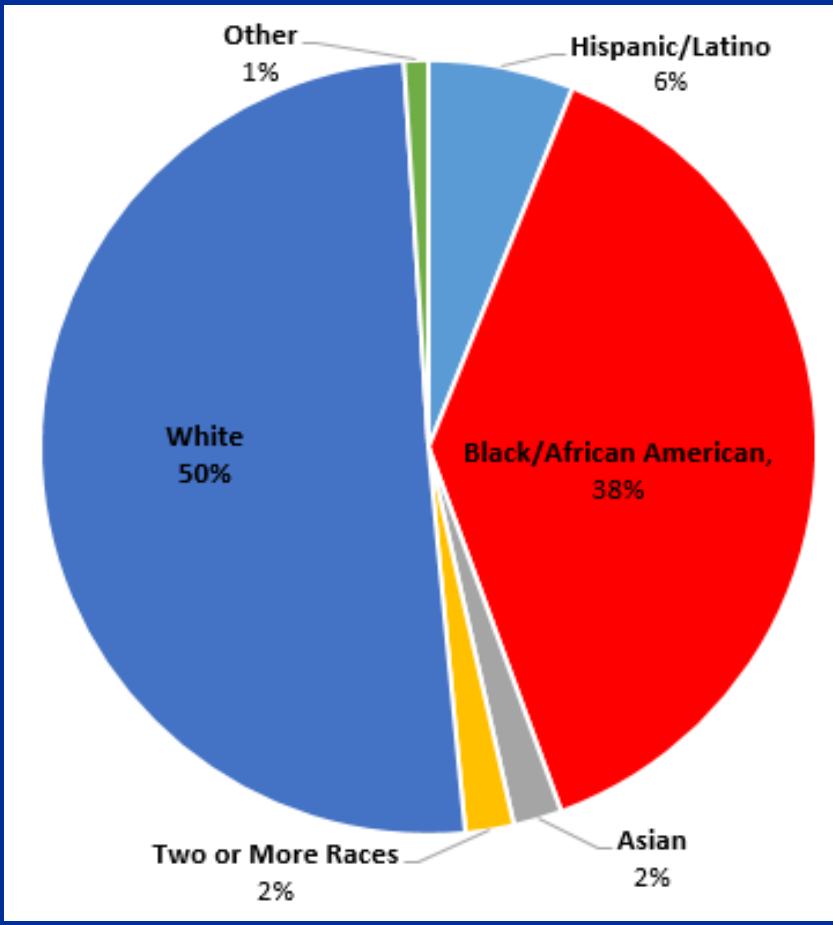

averages

SAT

MATH: **27**

ENGLISH:

27

creative to the core.

DIVERSITY

Ranked #10
Most
Ethnically
Diverse
Regional
Universities

2018 U.S. News & World Report Rankings

CALL COLUMBUS HOME

Chattahoochee River - home to the longest stretch of urban, whitewater rafting in the world

National Infantry Museum, National Civil War Museum, and the State Theatre of Georgia - The Springer Opera House in Columbus