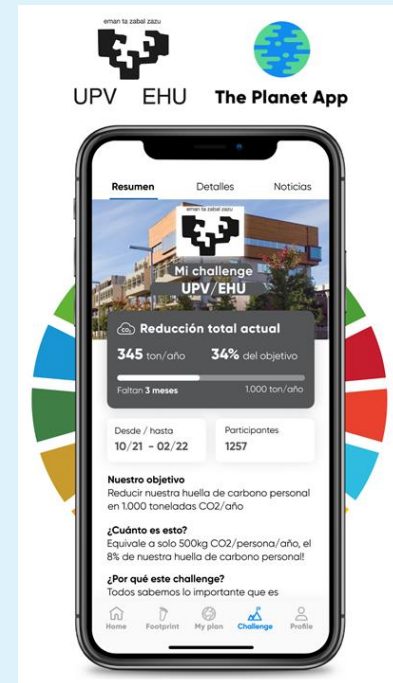

SHARE YOUR LANGUAGE!

A free service to exchange
linguistic and cultural
knowledge between students
of different languages.

Join us!

Sustainability in the UPV/EHU

ATTUNE Project:

Activate the University for Climate Change

Addresses Climate Change in the university with guidelines to be more sustainable and promotes action from the whole university community.

Follow us on Instagram!

The Planet App

UPV/EHU's sustainable living challenge

Calculate your carbon footprint, set up your sustainability plan by taking specific actions and changing daily habits, and learn with our courses about sustainability.

<https://www.ehu.eus/es/web/iraunkortasuna/reto-vida-sostenible>

Sustainability in the UPV/EHU

Campus Bizia Living Lab

Collaborative process between university staff and students to respond to sustainability challenges within the university.

Click on images to link to courses.